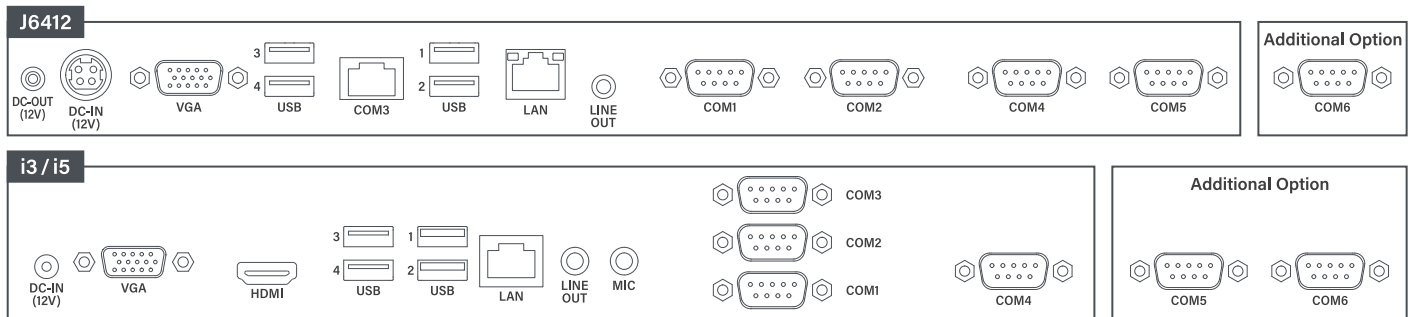

SAM4S

Your KIOSK Business Partner

ASTRA

Style added on Performance ASTRA KIOSK

- Introducing game changing CPU, Elkhart Lake J6412
- Market's Proven Core i series CPU (Core i3-1115G4 & Core i5-1135G7)
- Easy access to Ethernet Port
- Available to max. 6 Serial Ports
- Minimal Design suitable for ALL Shops & ALL Installation Types

Available Options

Interface Layout

Specification

Model	ASTRA263		ASTRA363	ASTRA563
Display	LCD	21.5inch (1920*1080/FHD)		
	Touch	10 Points support(PCAP)		
System	CPU	Intel Celeron J6412 (Quad Core up to 2.6GHz)	Intel Core i3-1115G4 (Dual Core up to 4.1GHz)	Intel Core i5-1135G7 (Dual Core up to 4.2GHz)
	Storage	SSD 64GB (up to 256GB)		
	Memory	SODIMM DDR IV 4GB (up to 32GB)		
	OS	Windows10 IoT, Windows11 IoT		
	Audio	2 x 5.0W Speaker		
	Printer	3 inch thermal printer with auto-cutter		
	Power	Input AC 100~240V/50~60Hz		
I/O	Serial	5 Ports (additional option 1 port available)	4 Ports (additional option 2 ports available)	
	USB	4 Ports		
	Ethernet	IEEE 802.3 10/100/1000 Ethernet		
	External Display	1 Port		
General	Dimension(mm) (WxDxH)	System : 334 x 275 x 776mm System with Stand : 400 x 380 x 1571mm		
	Weight(Kg)	System : 15.5kg		
Option	Barcode Scanner	2D		
	Wi-Fi	IEEE 802.11 b/g/n		
	Stand	Dimension & Weight	400 x 380 x 803mm / 18.8kg	
	EFT bracket	External Front Bracket/ External Side Bracket (for payment terminal)		